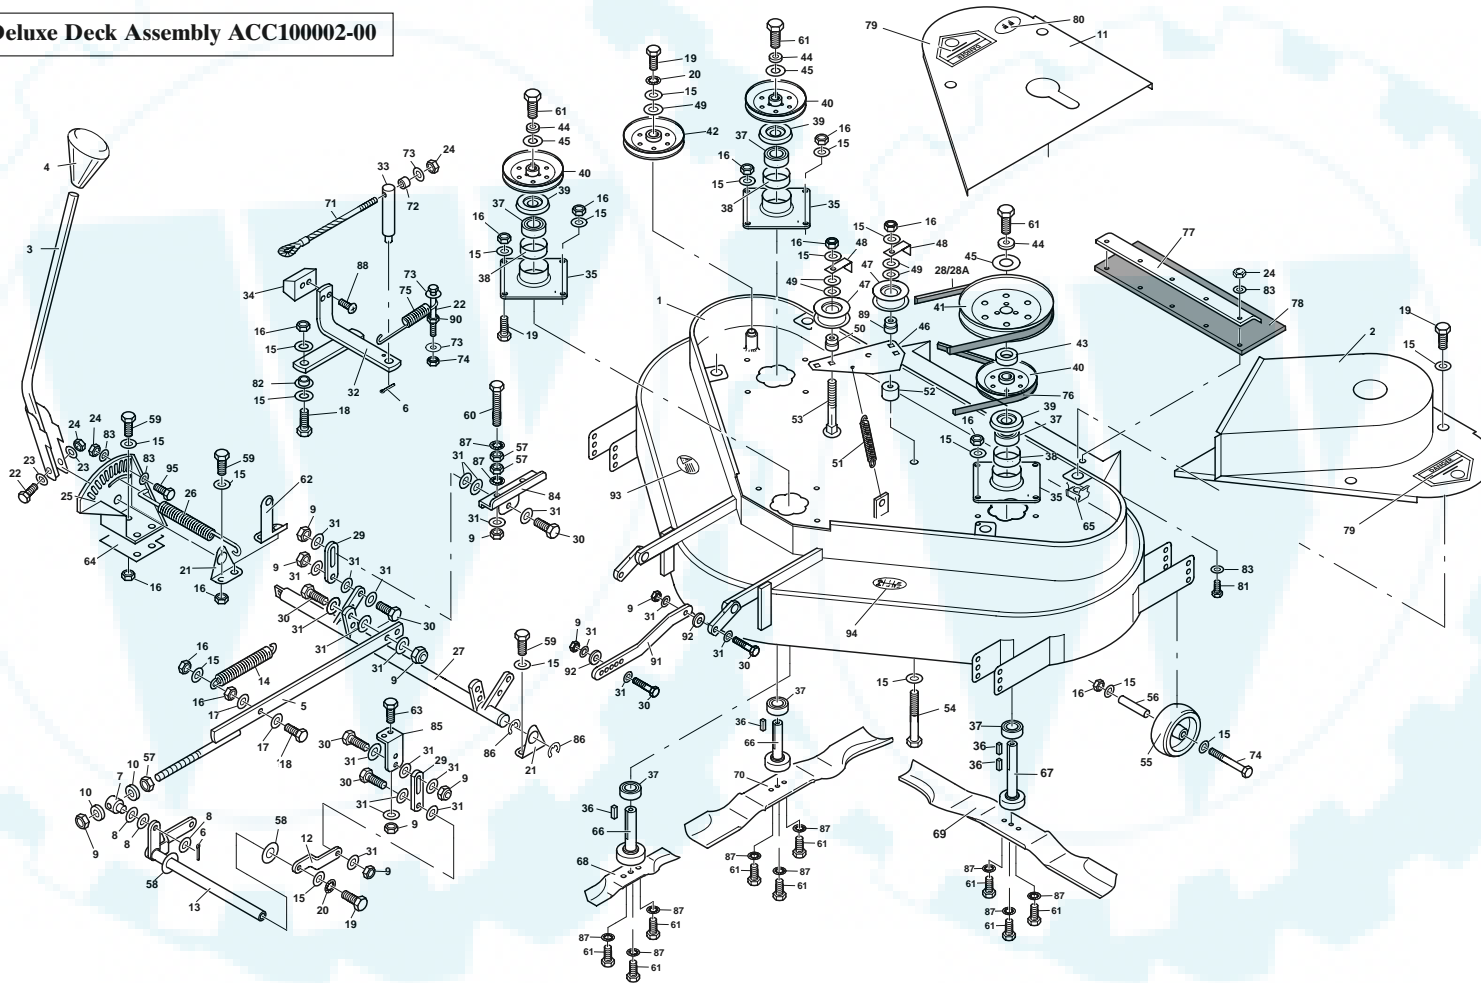

36" (91cm) Triple Blade Cutter Deck

S1300/36 Deluxe Deck Assembly ACC100002-00

A L L Y E A R R O U N D P E R F O R M A N C E